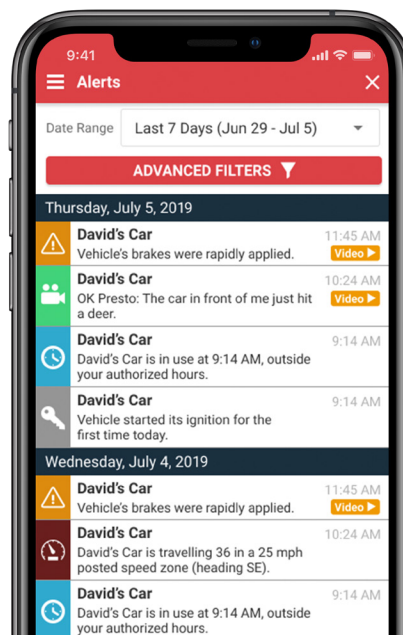

# The Right Features Made Easy

Linxup has always had one goal: keep it simple, make it easy. GPS tracking doesn't need to be complex or expensive. From installation to daily fleet monitoring, the Linxup solution is easy to deploy and easy to use.

At Linxup, we focus on making features that really matter easy to use. Our system helps even the best-managed fleets improve their efficiency, reduce costs, and raise their level of service. We do this by providing a sophisticated level of reporting that allows you to monitor and improve the driving behaviors that impact safety, efficiency, and cost.

- Real-time GPS tracking using an intuitive Google Maps interface
- Driver safety monitoring and reporting
- Driver scorecards reduce liability and increase efficiency
- Geofence alerts to know where vehicles are at all times
- Email, text, and mobile app alerts to monitor vehicles on the go
- Identify inappropriate use and theft with after hours alerts