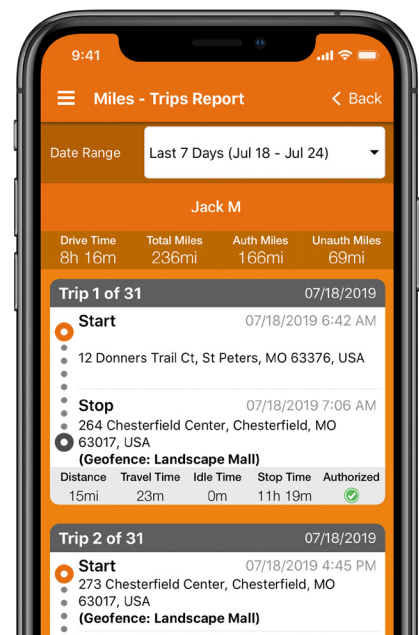

# The Right Features Made Easy

Linxup has always had one goal: keep it simple, make it easy. GPS tracking doesn't need to be complex or expensive. From installation to daily fleet monitoring, the Linxup solution is easy to deploy and easy to use.

At Linxup, we focus on making features that really matter easy to use. Our system helps even the best-managed fleets improve their efficiency, reduce costs, and raise their level of service. We do this by providing a sophisticated level of reporting that allows you to monitor and improve the driving behaviors that impact safety, efficiency, and cost.

- Real-time GPS tracking using an intuitive Google Maps interface
- Driver safety monitoring and reporting
- Driver scorecards reduce liability and increase efficiency
- Geofence alerts to know where vehicles are at all times
- Email, text, and mobile app alerts to monitor vehicles on the go
- Identify inappropriate use and theft with after hours alerts