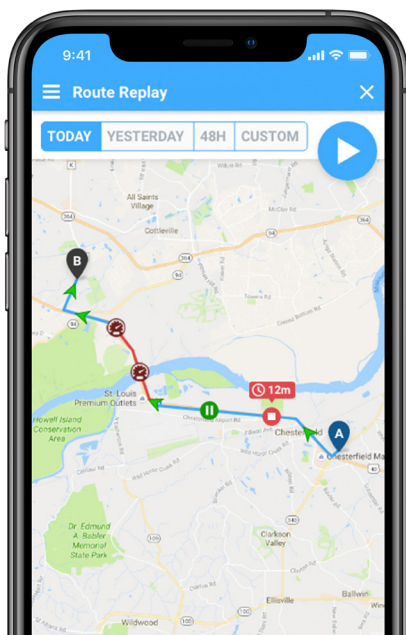

# The Right Features Made Easy

Linxup has always had one goal: keep it simple, make it easy. GPS tracking doesn't need to be complex or expensive. From installation to daily fleet monitoring, the Linxup solution is easy to deploy and easy to use.

- Real-time GPS tracking using an intuitive Google Maps interface
- Driver safety monitoring and reporting
- Driver scorecards reduce liability and increase efficiency
- Geofence alerts to know where vehicles are at all times
- Email, text, and mobile app alerts to monitor vehicles on the go
- Identify inappropriate use and theft with after hours alerts