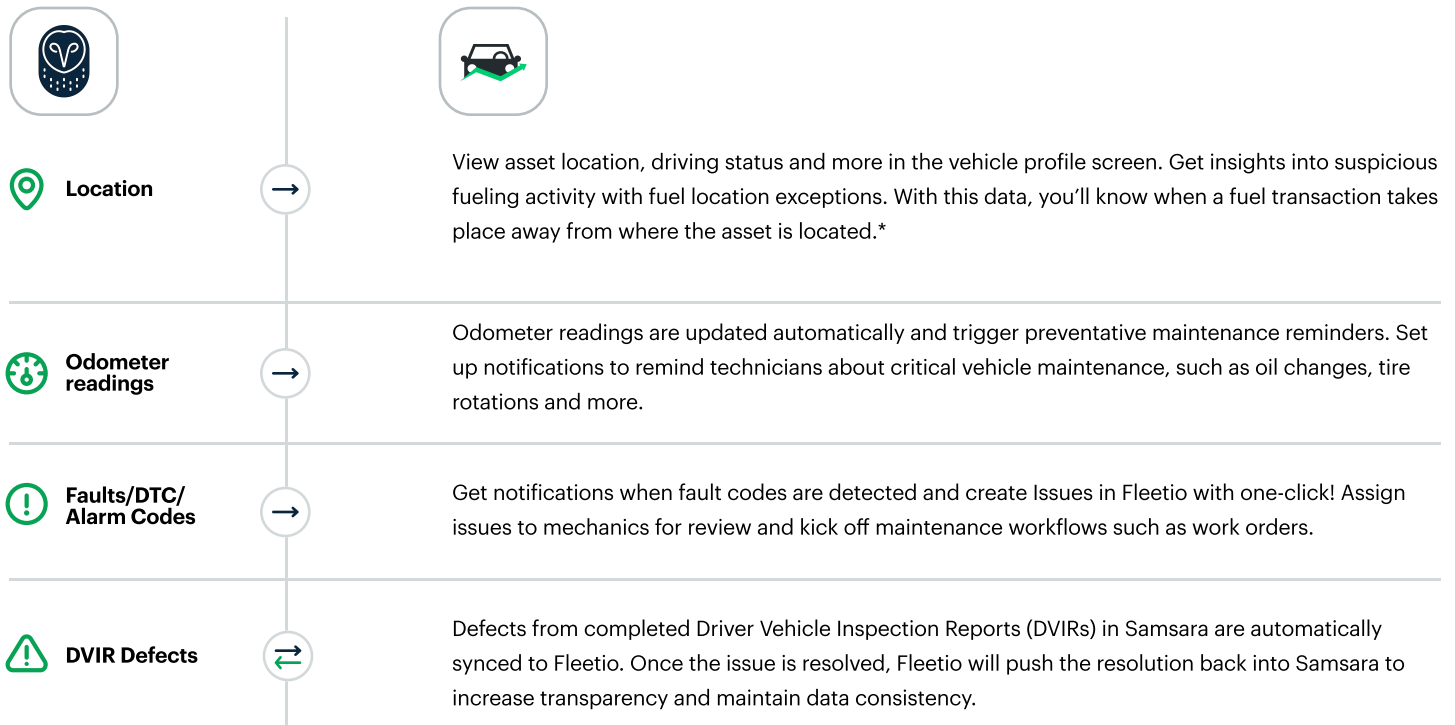

# Simplify Preventative Maintenance and Keep Your Fleet Running With Fleetio and Samsara

The seamless and secure integration of Samsara and Fleetio solutions creates an even stronger all-in-one platform for fleet management. Save time, reduce manual effort and streamline your maintenance process by leveraging these powerful platforms together.

## Integration Functionality

\*this functionality requires a fuel card integration to be setup

# Combine the power of Fleetio and Samsara to resolve issues as soon as they arise

\*DTC/Engine fault codes are not synced back to Samsara