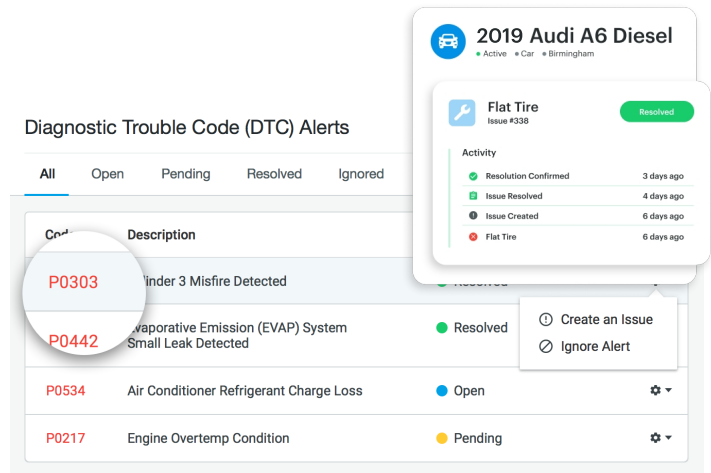

# Simplify Preventative Maintenance and Keep Your Fleet Running With Fleetio and Samsara

The seamless and secure integration of Samsara and Fleetio solutions creates an even stronger all-in-one platform for fleet management. Save time, reduce manual effort and streamline your maintenance process by leveraging these powerful platforms together.

## Integration Functionality

\*this functionality requires a fuel card integration to be setup