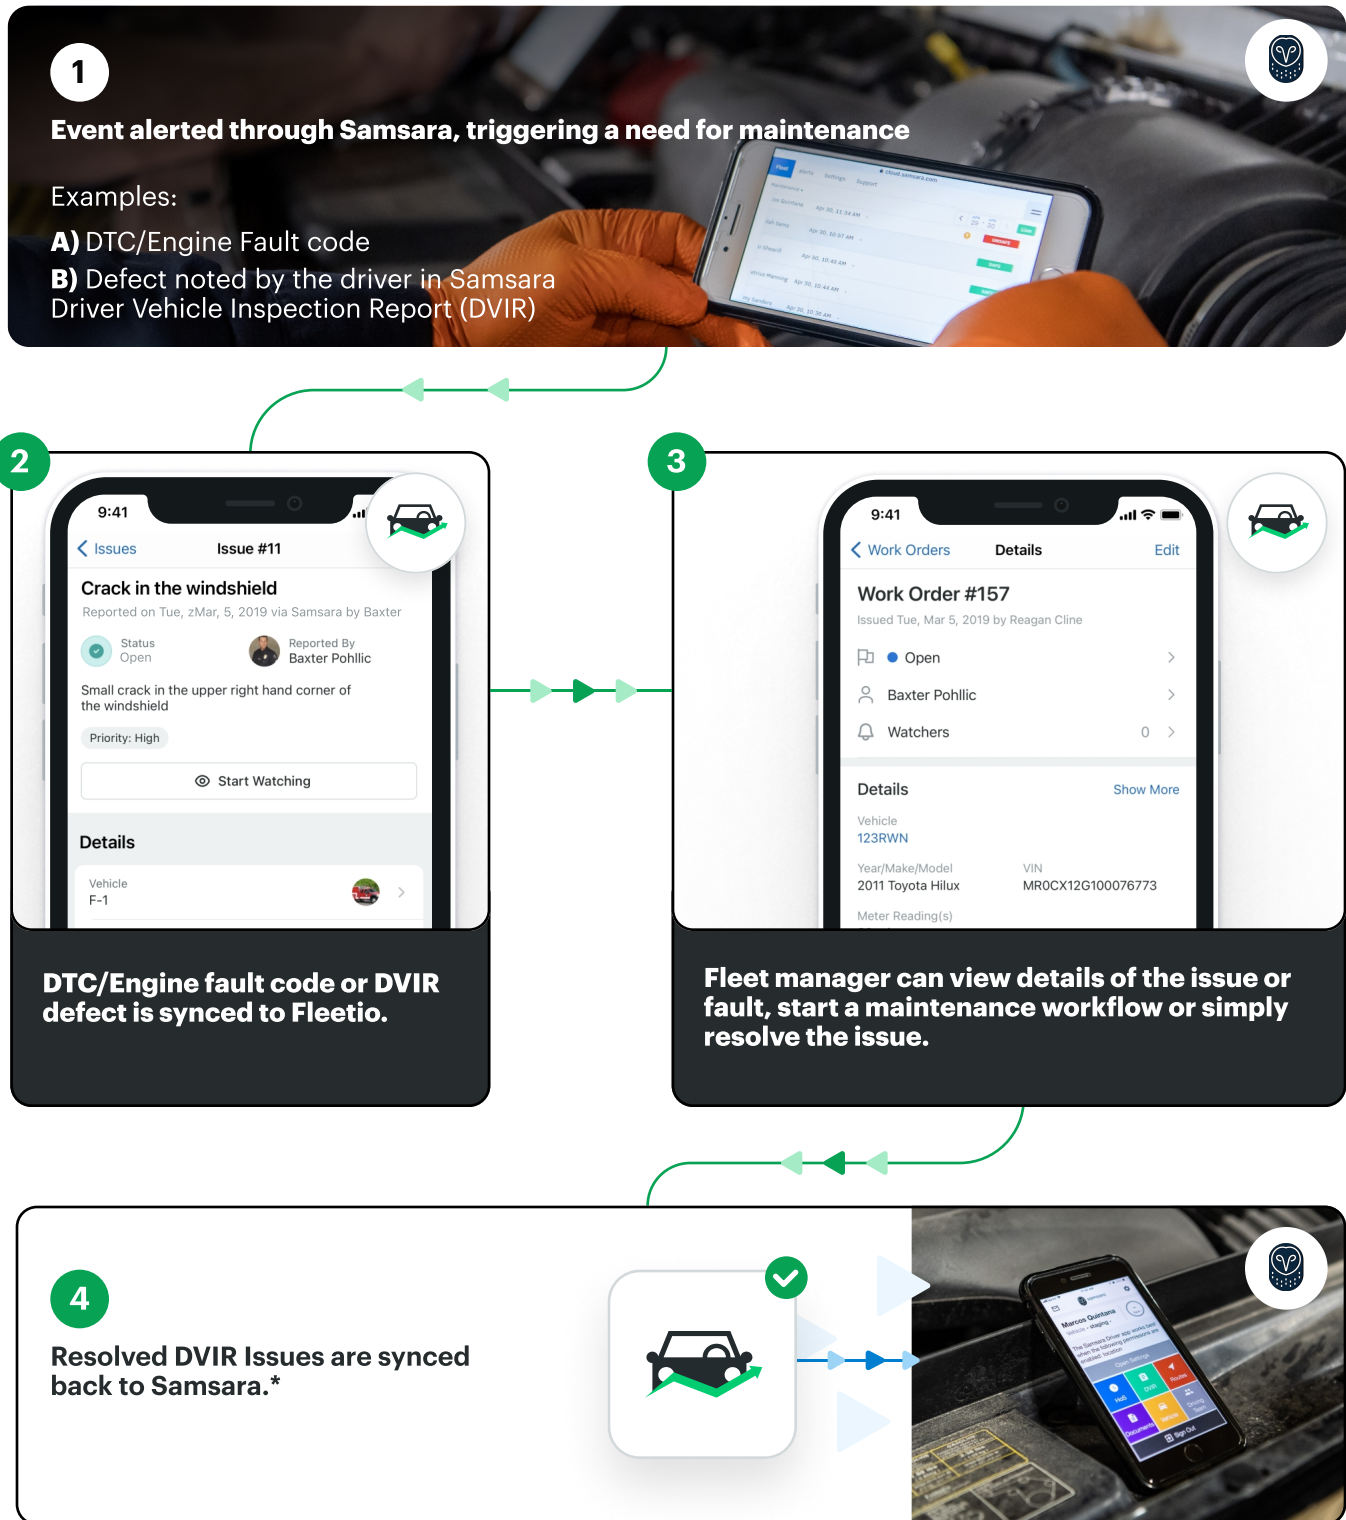

# Simplify Preventative Maintenance and Keep Your Fleet Running With Fleetio and Samsara

The seamless and secure integration of Samsara and Fleetio solutions creates an even stronger all-in-one platform for fleet management. Save time, reduce manual effort and streamline your maintenance process by leveraging these powerful platforms together.

## Integration Functionality

\*this functionality requires a fuel card integration to be setup

# Combine the power of Fleetio and Samsara to resolve issues as soon as they arise

\*DTC/Engine fault codes are not synced back to Samsara