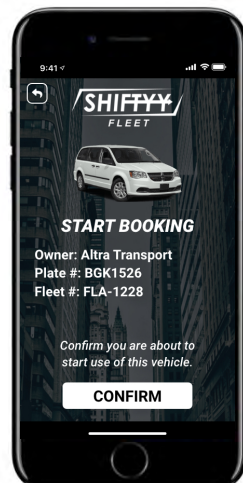

KEYLESS ENTRY

Protect your drivers and office staff from Coronavirus with keyless entry.

Drivers can unlock/lock vehicles with the Shiftyy driver app and dispatchers can remotely unlock/lock vehicles from the office through the Shiftyy's admin portal.

Features Include:

- Automated Dispatching
- Real-Time GPS Tracking
- Vehicle Sharing
- Trip History Reports
- Idle Times Report
- Working Times Report
- Vehicle Management
- Lot Management
- Driver Management

DRIVER APP

Keyless Entry for Drivers

Does your company rely on keys?

Benefits:

- **Eliminate Key Racks:** a major vector for spreading Coronavirus.
- **Improve Social Distancing:** reduce long lines during shift change.
- **Optimize Dispatching:** manage shift change and lot space more efficiently.