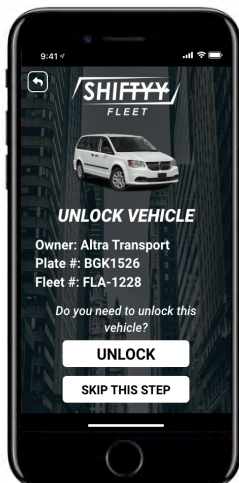

KEYLESS ENTRY

Protect your drivers and office staff from Coronavirus with keyless entry.

Drivers can unlock/lock vehicles with the Shiftyy driver app and dispatchers can remotely unlock/lock vehicles from the office through the Shiftyy's admin portal.

Features Include:

- Automated Dispatching
- Real-Time GPS Tracking
- Vehicle Sharing
- Trip History Reports
- Idle Times Report
- Working Times Report
- Vehicle Management
- Lot Management
- Driver Management

DRIVER APP

Keyless Entry for Drivers

Does your company rely on keys?

Benefits:

- **Eliminate Key Racks:** a major vector for spreading Coronavirus.
- **Improve Social Distancing:** reduce long lines during shift change.
- **Optimize Dispatching:** manage shift change and lot space more efficiently.